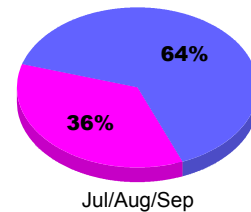

Gender Comparison 2012-2013

Jul/Aug/Sep

Legend: Male (Blue), Female (Magenta)